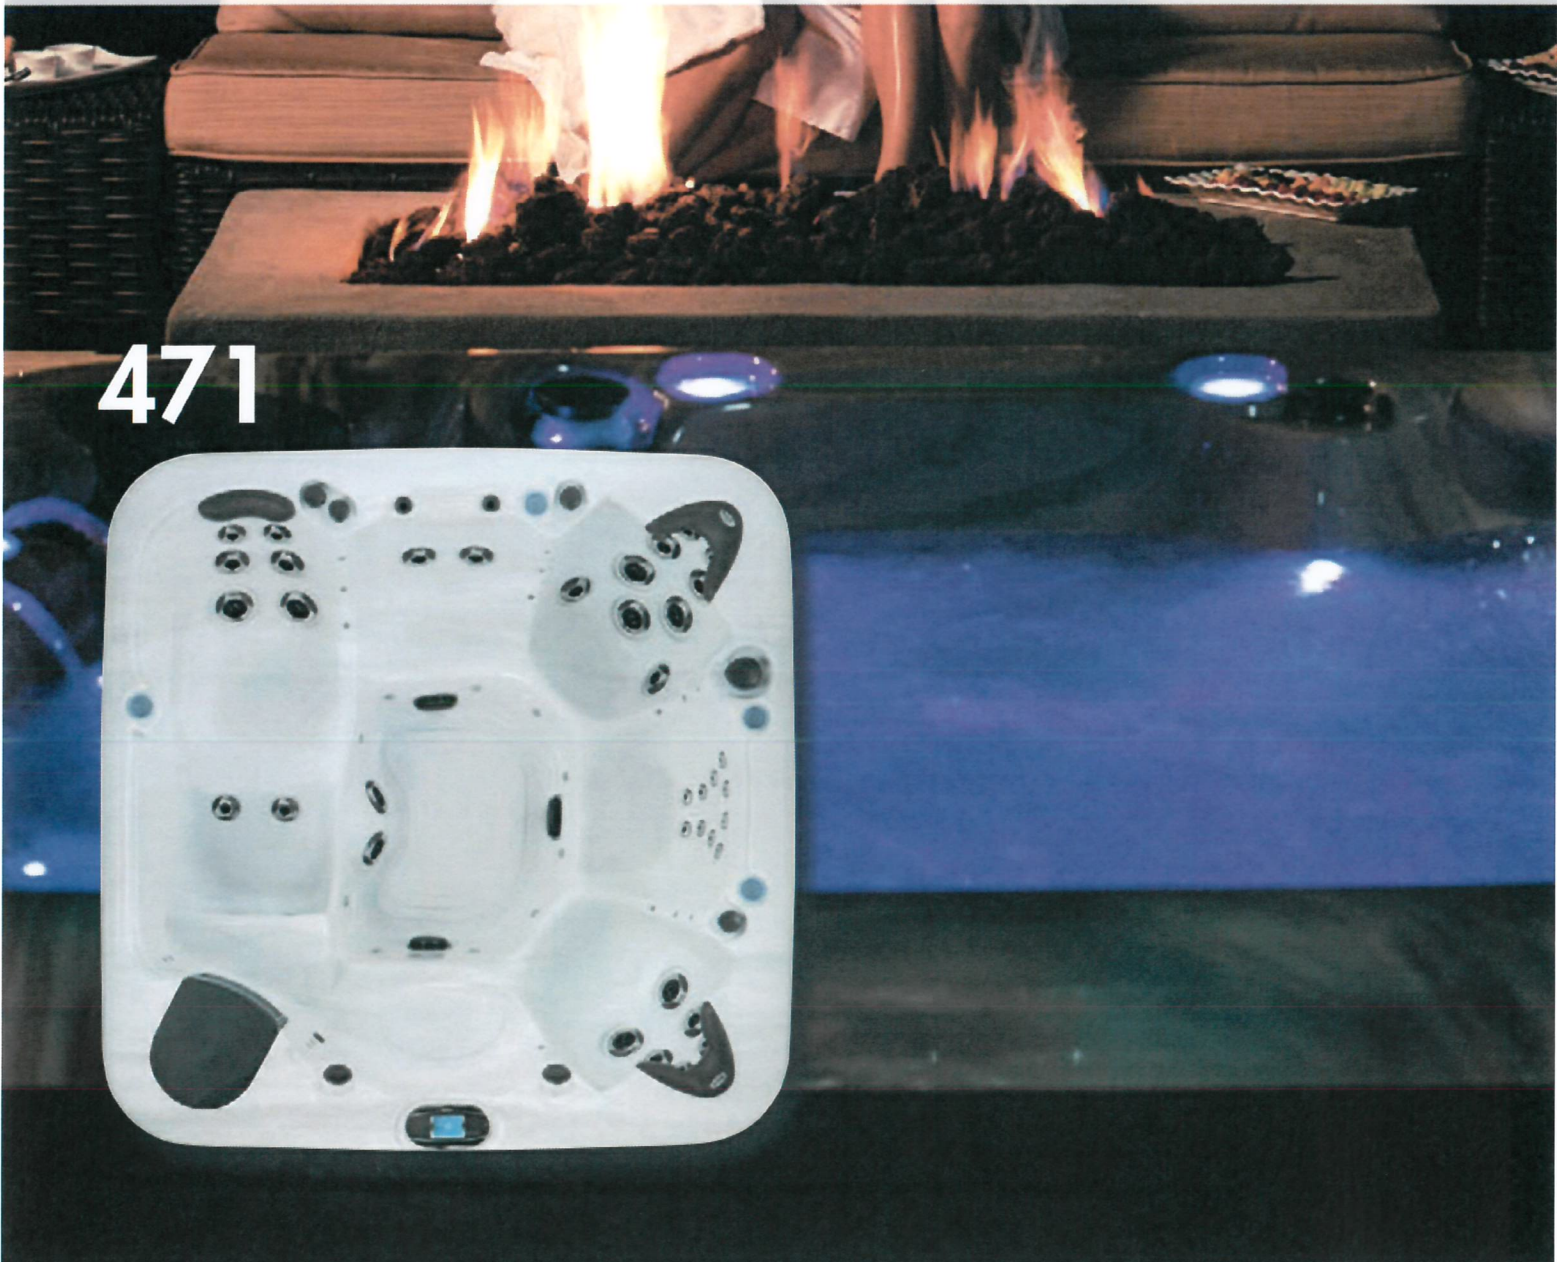

Dimensions	88" X 88"	Steel Sub-Structure	Yes	Aurora Cascade Water Feature	Yes
Depth	35"	DuraMAAX™ Cabinetry	Yes	Digital Color Optic Lighting (interior only)	Yes
Seating Capacity	6	Northern Exposure™ Insulation	Yes	Stainless Steel Accent Package	Yes
Water Capacity (gal/liters)	345/13	Pump1	3.0Hp/5.9bHp, 230V, 2Sp	Jet Total	49
Weight (empty/full)	725/4085	Pump2	3.0Hp/5.9bHp, 230V, 2Sp	<b>Optional Features</b>	
Lounges	1	Electrical Requirements		AeroMAAX™ Plus (10 air jets)	Yes
Illuminated Drink Holders	4	(4-Wire)	240/40A/60A	CleanZone™ System	Yes
Illuminated Spa Controls	Yes	SmartTouch Controls	Yes	Clean Zone II™ System	Yes
Molded Grab Bars	1	Foot Relief Zone™	Yes	Bluetooth Music System	Yes
3.5" Underwater Light	Yes	Comfort Collar™	2	Pedestal Lights	Yes
<b>Standard Utility Features</b>		Zone Therapy™ Seat	Yes	Dynamic Jet Sequencer	Yes
WiFi Connectivity	Yes	Shiatsu Seat	Yes	X-Series Collar	Yes
Programmable Filter Cycles	Yes	Head Cushions	3		
		ChromaTherapy	Yes		